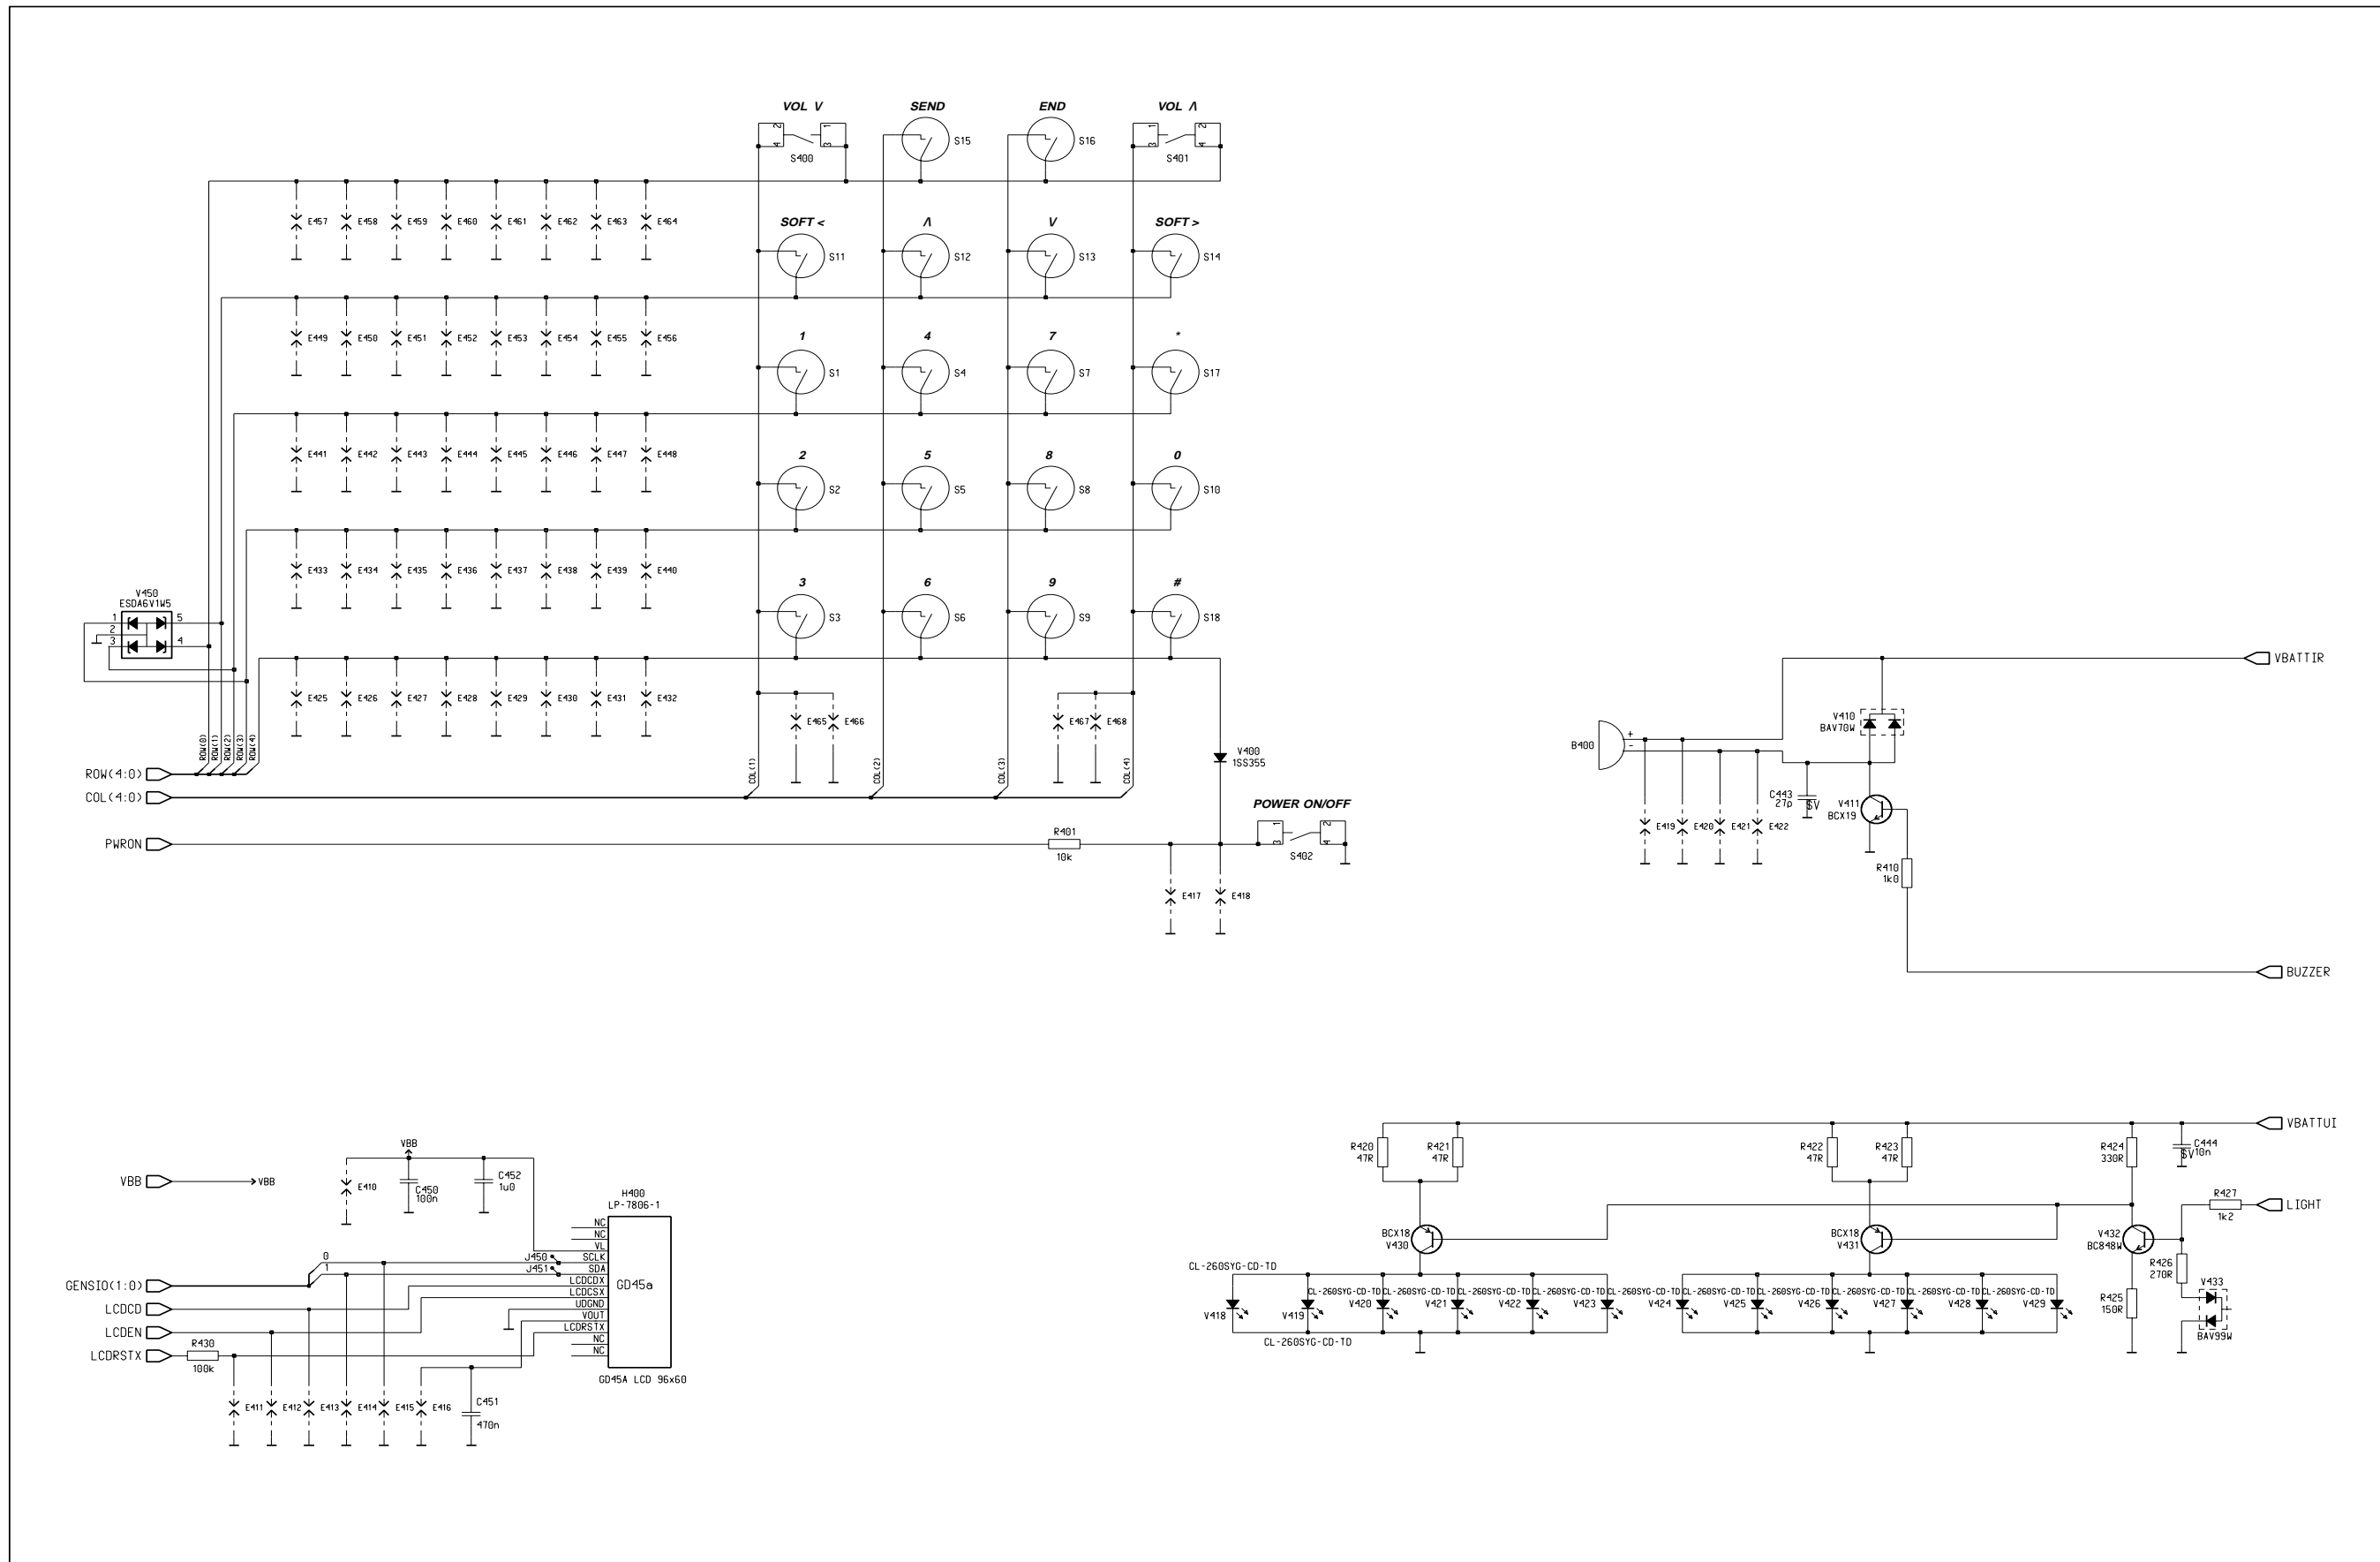

Power

CPU

Hagar

Switch

Audio

RX

PLL

Infrared

TX

UI

Layouts

Shields