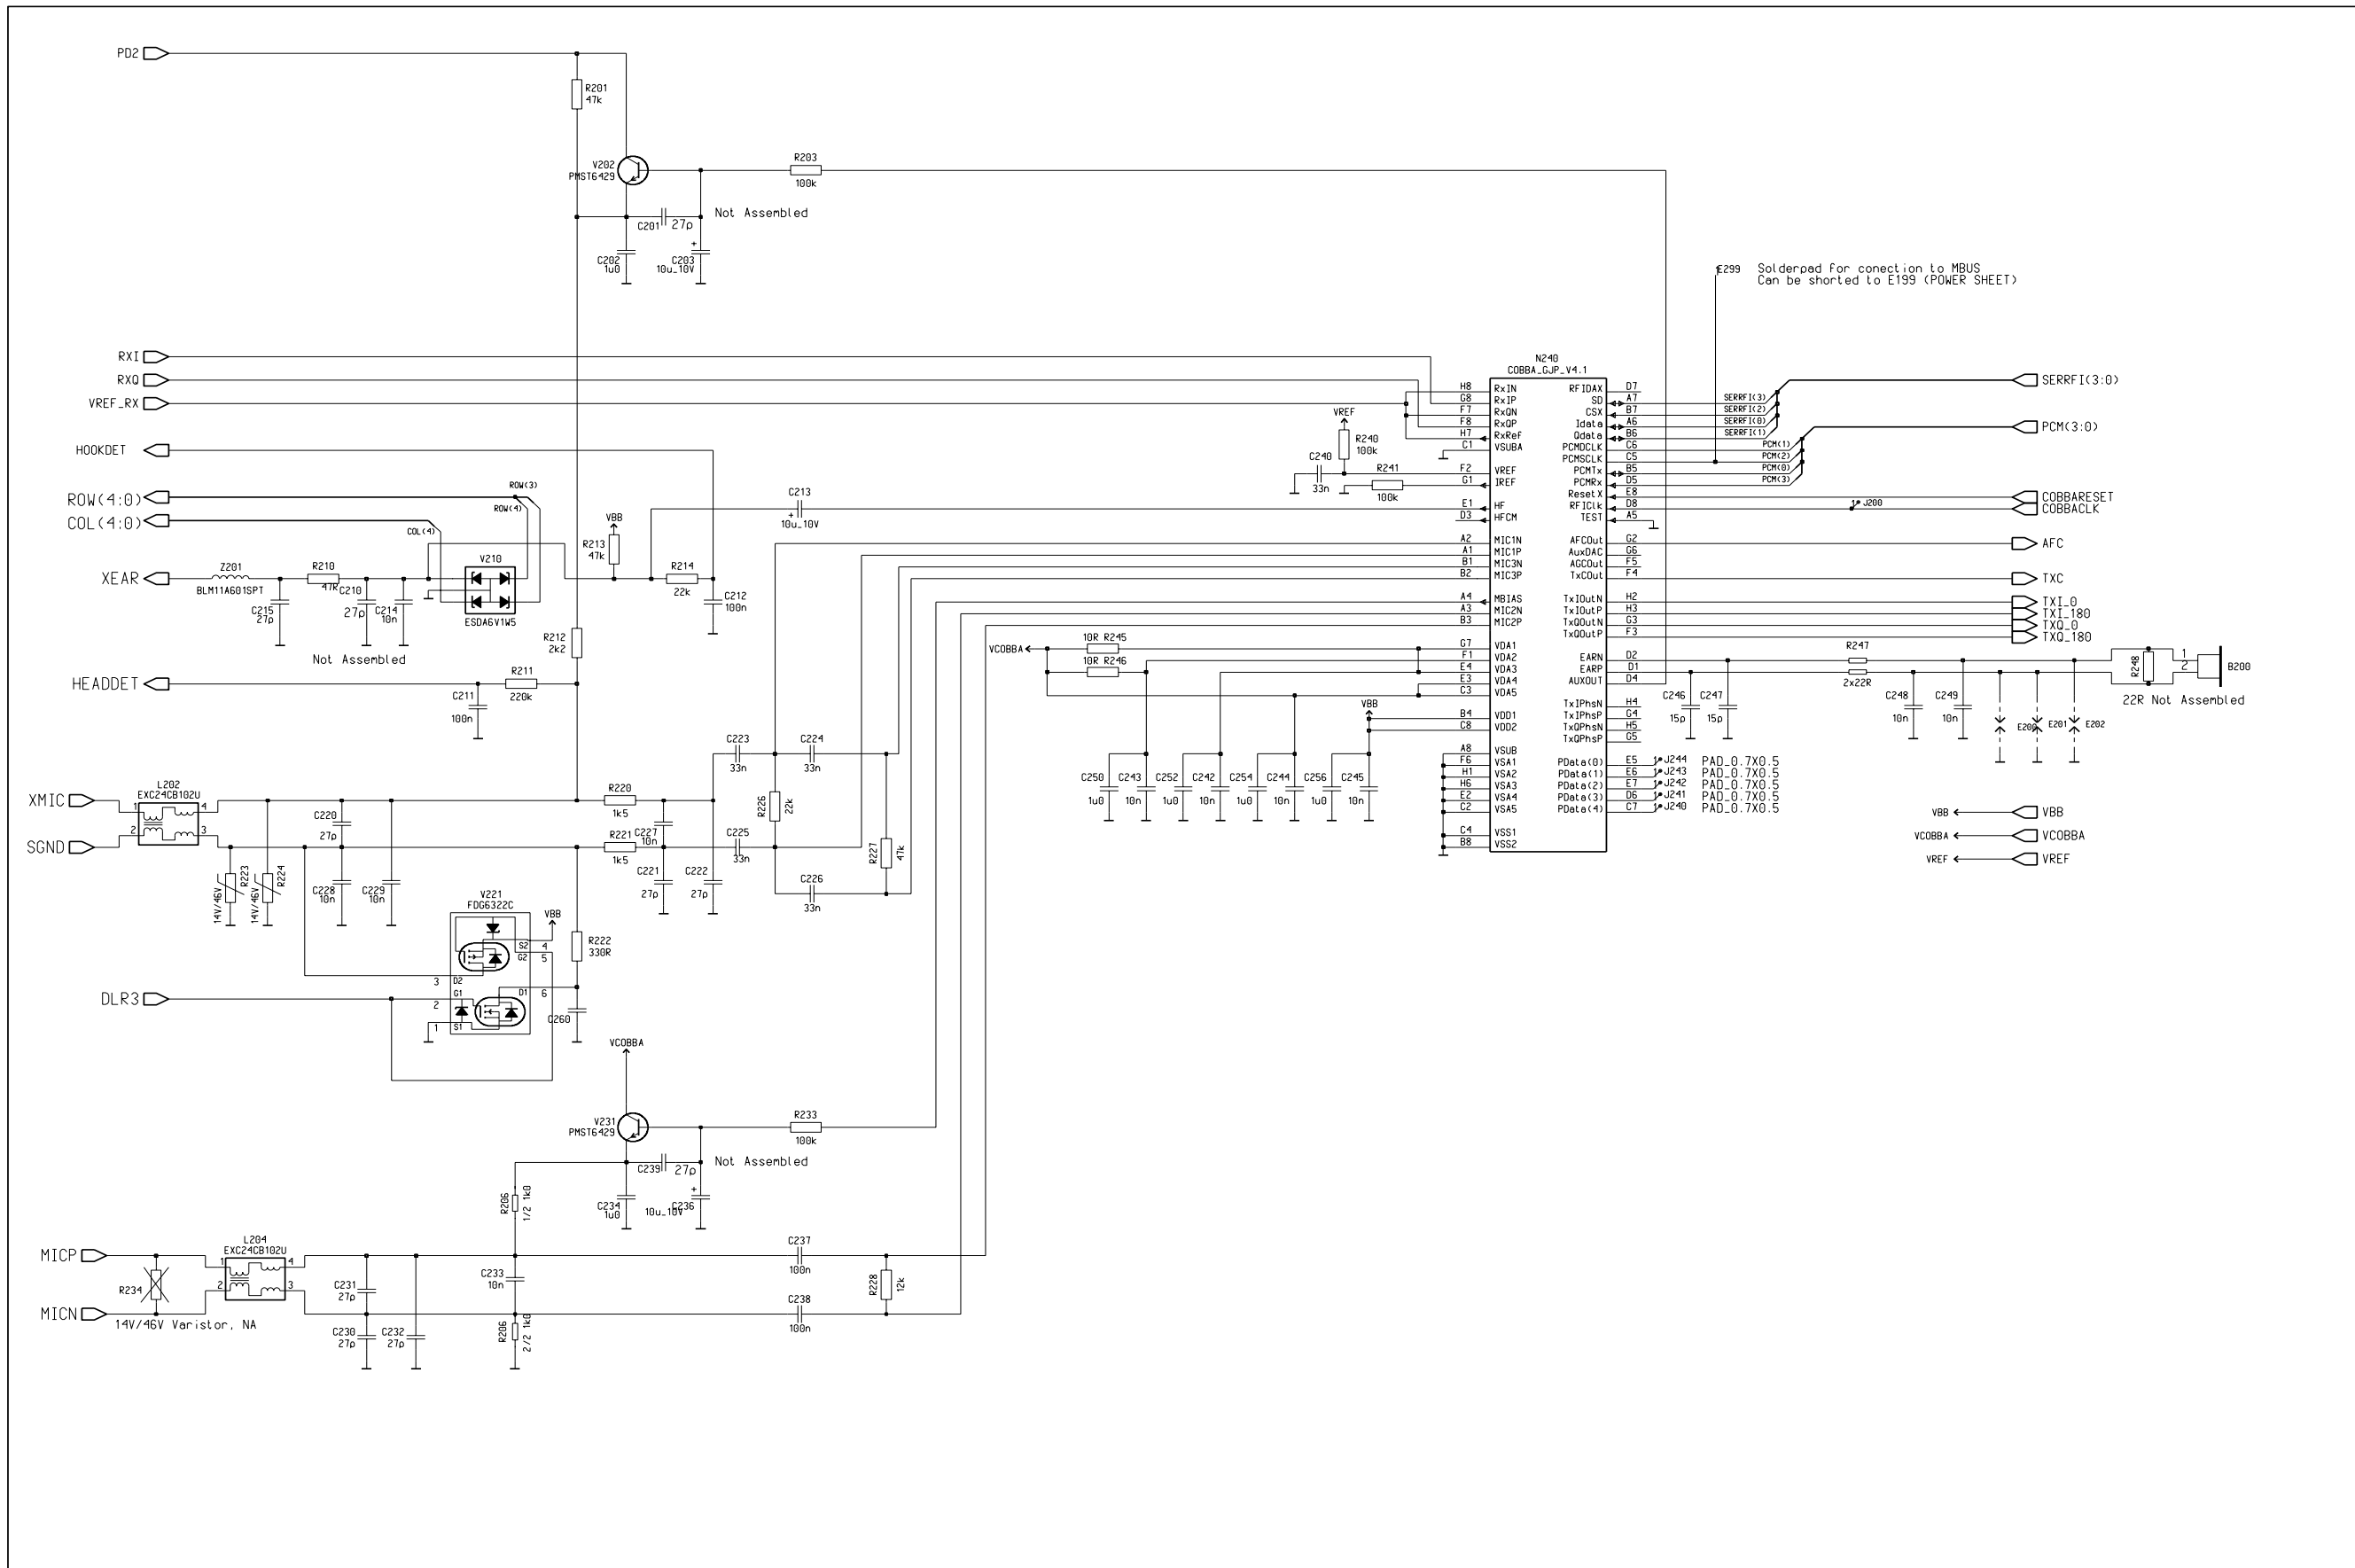

Power

CPU

Hagar

Switch

Audio

RX

PLL

Infrared

TX

UI

Layouts

Shields