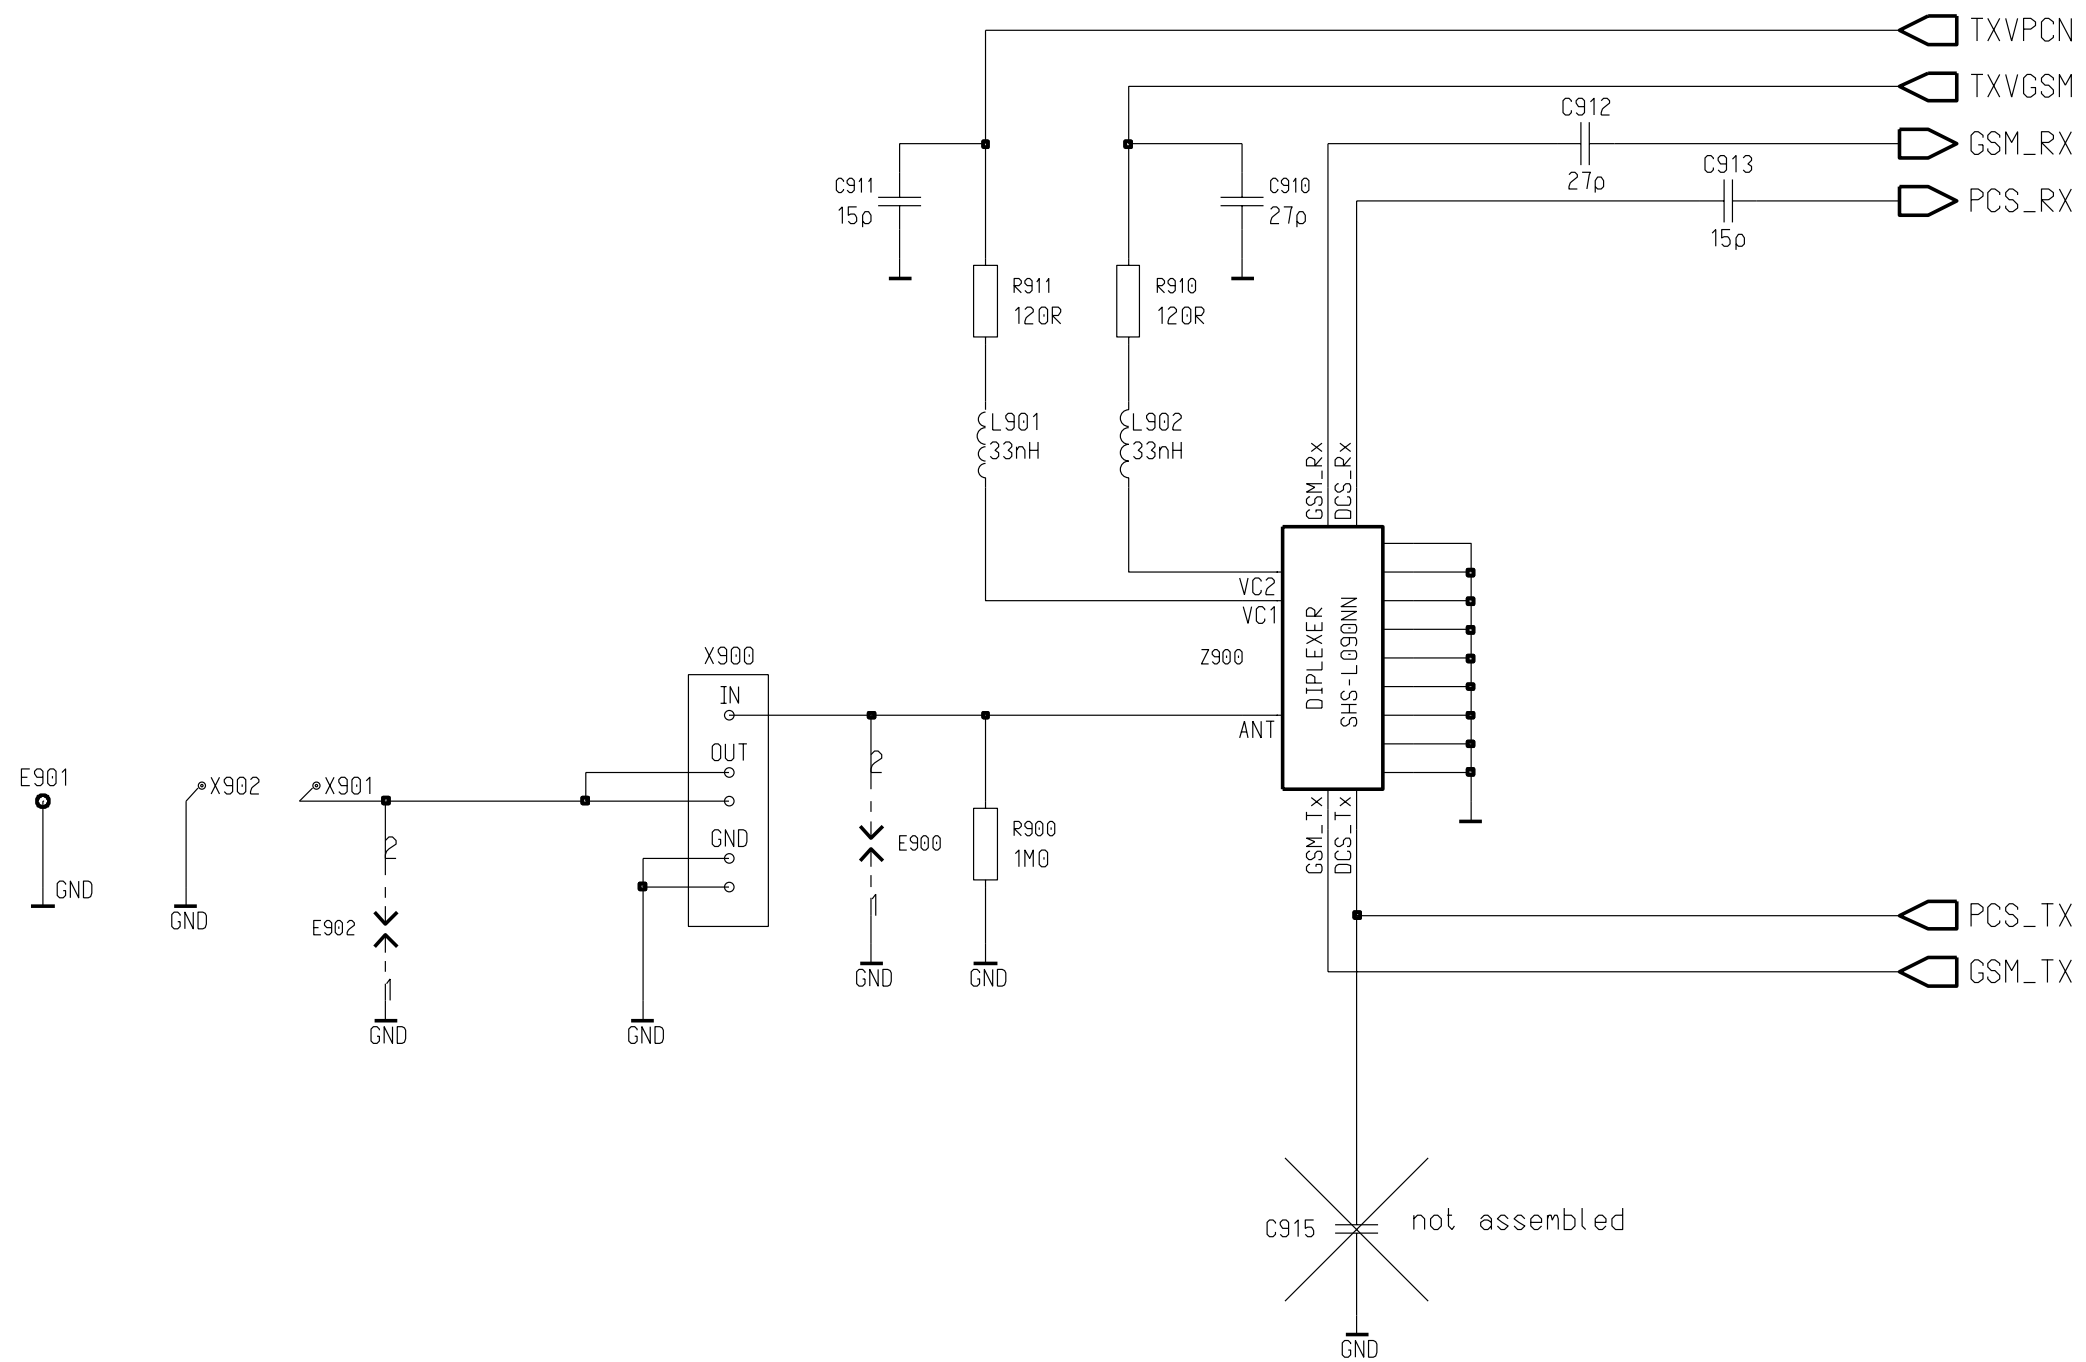

Power

CPU

Hagar

Switch

Audio

RX

PLL

Infrared

TX

UI

Layouts

Shields