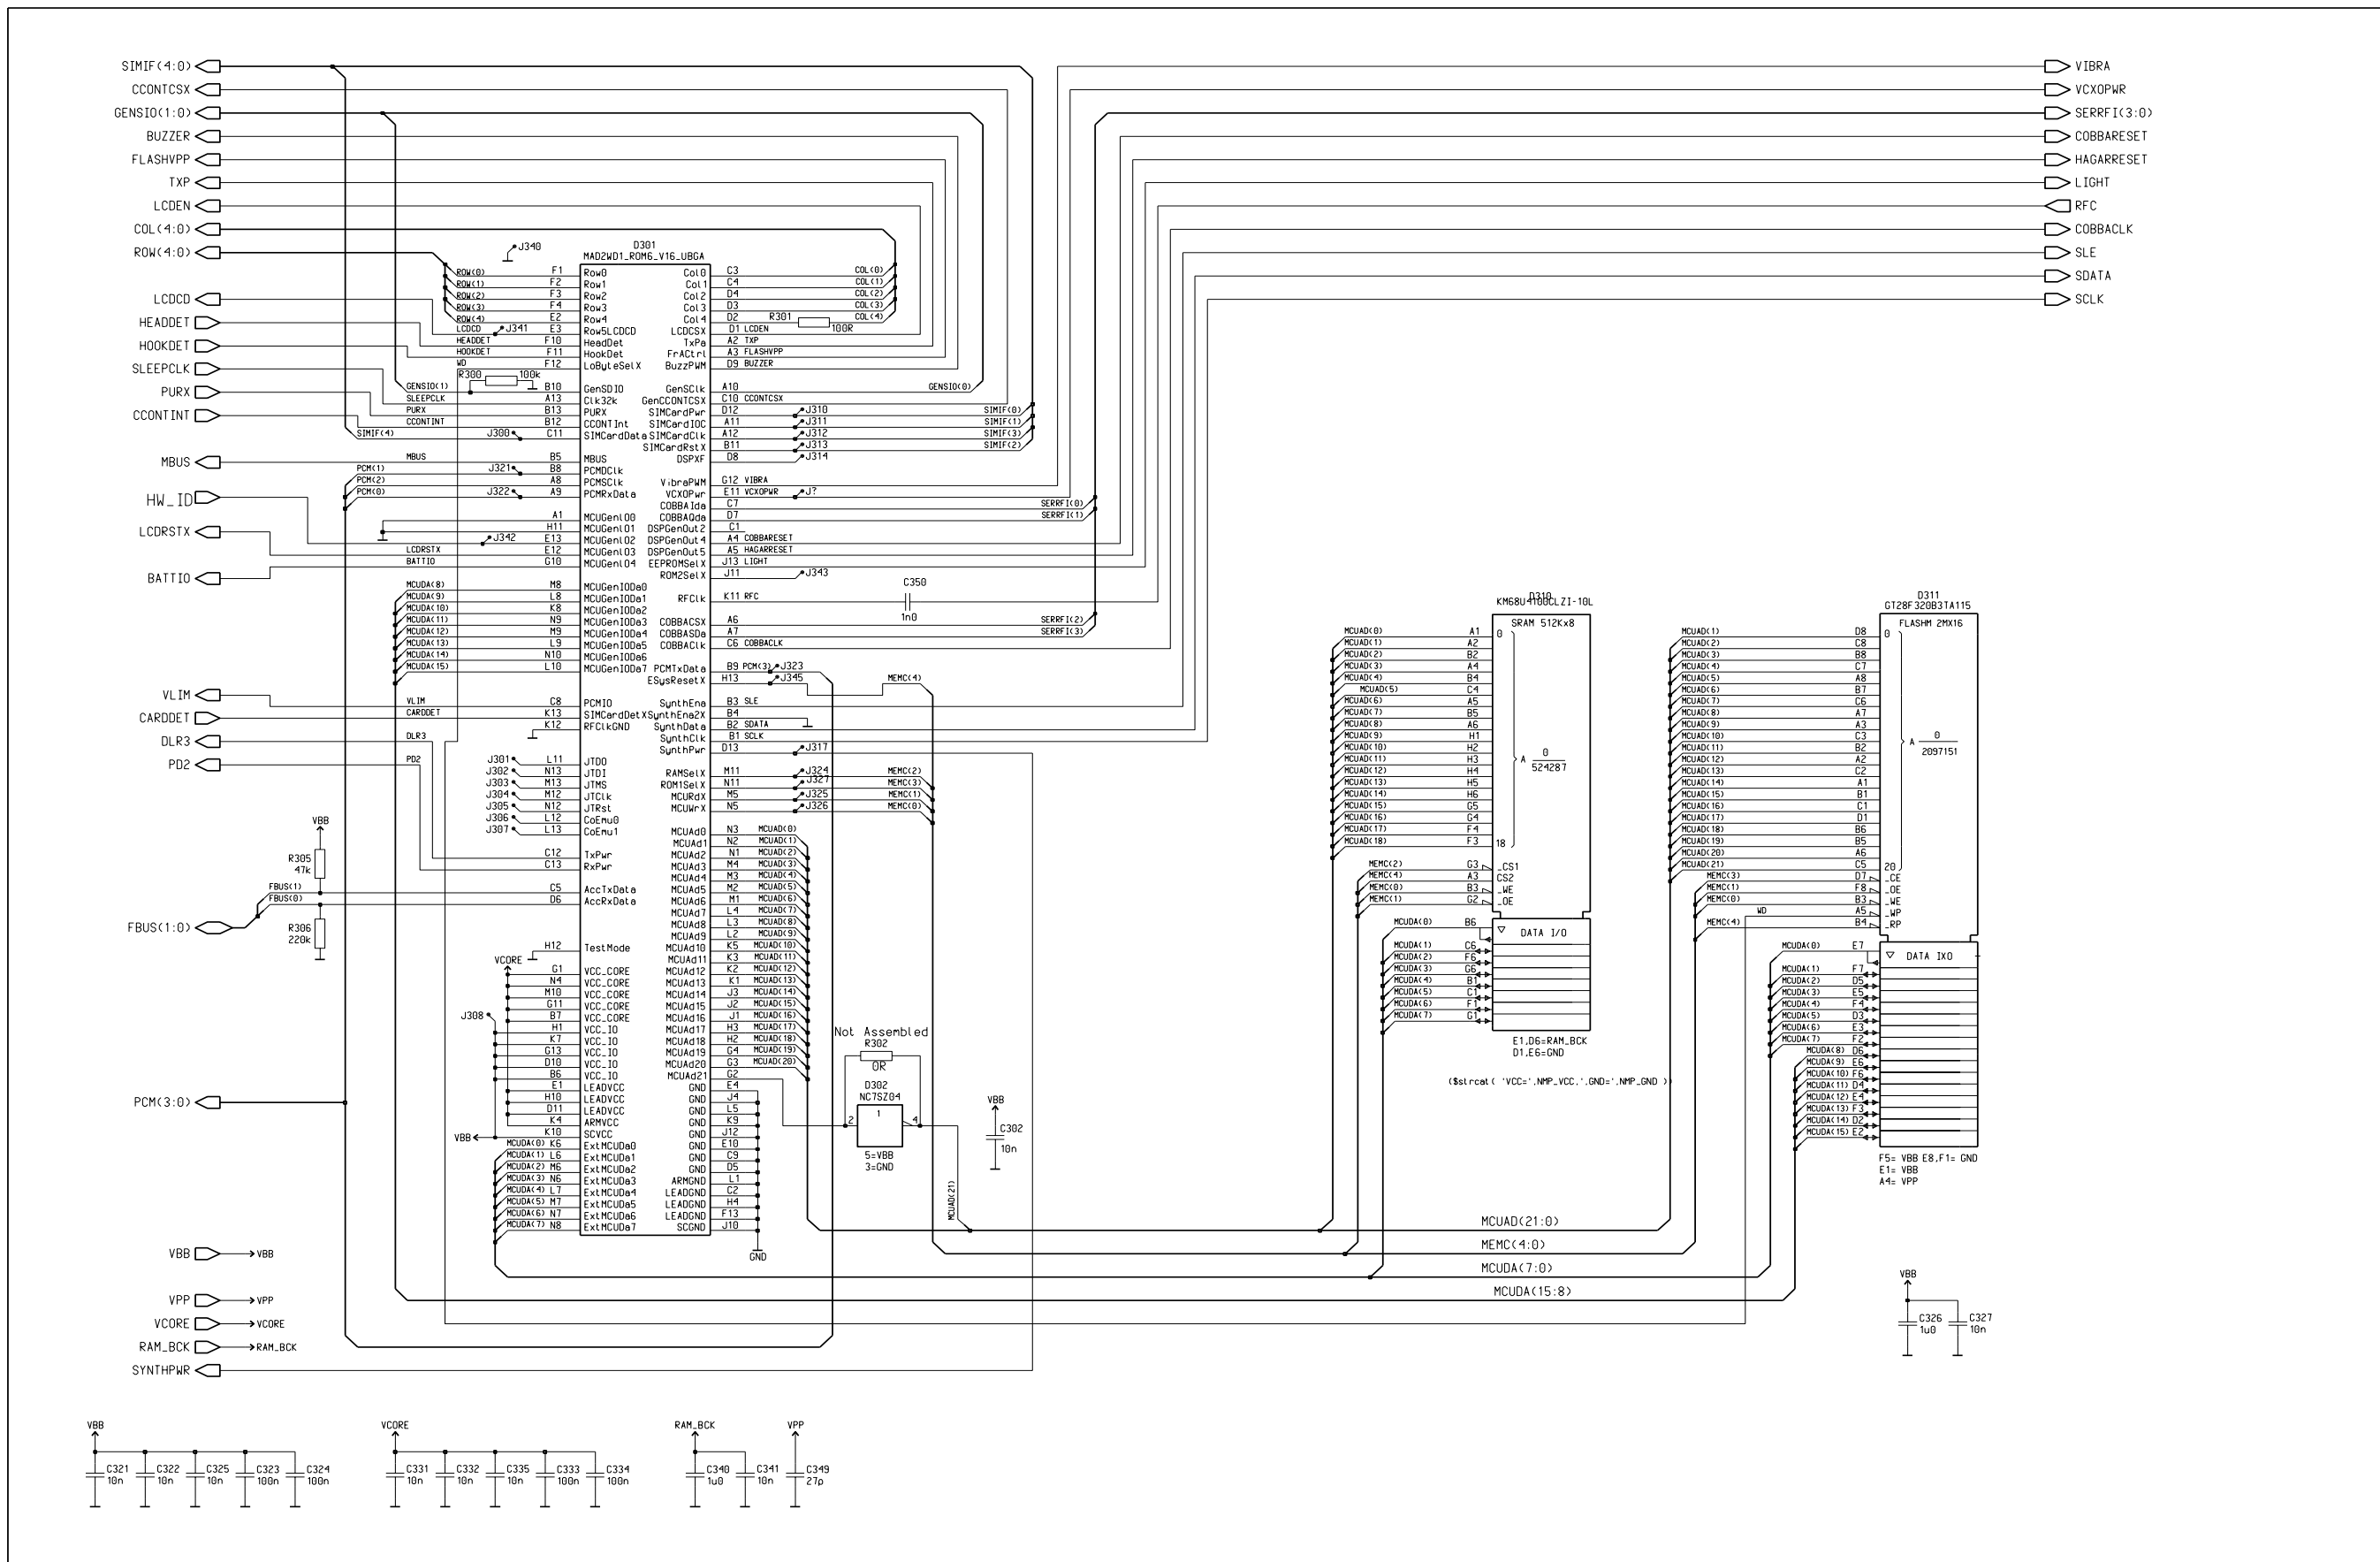

Power

CPU

Hagar

Switch

Audio

RX

PLL

Infrared

TX

UI

Layouts

Shields