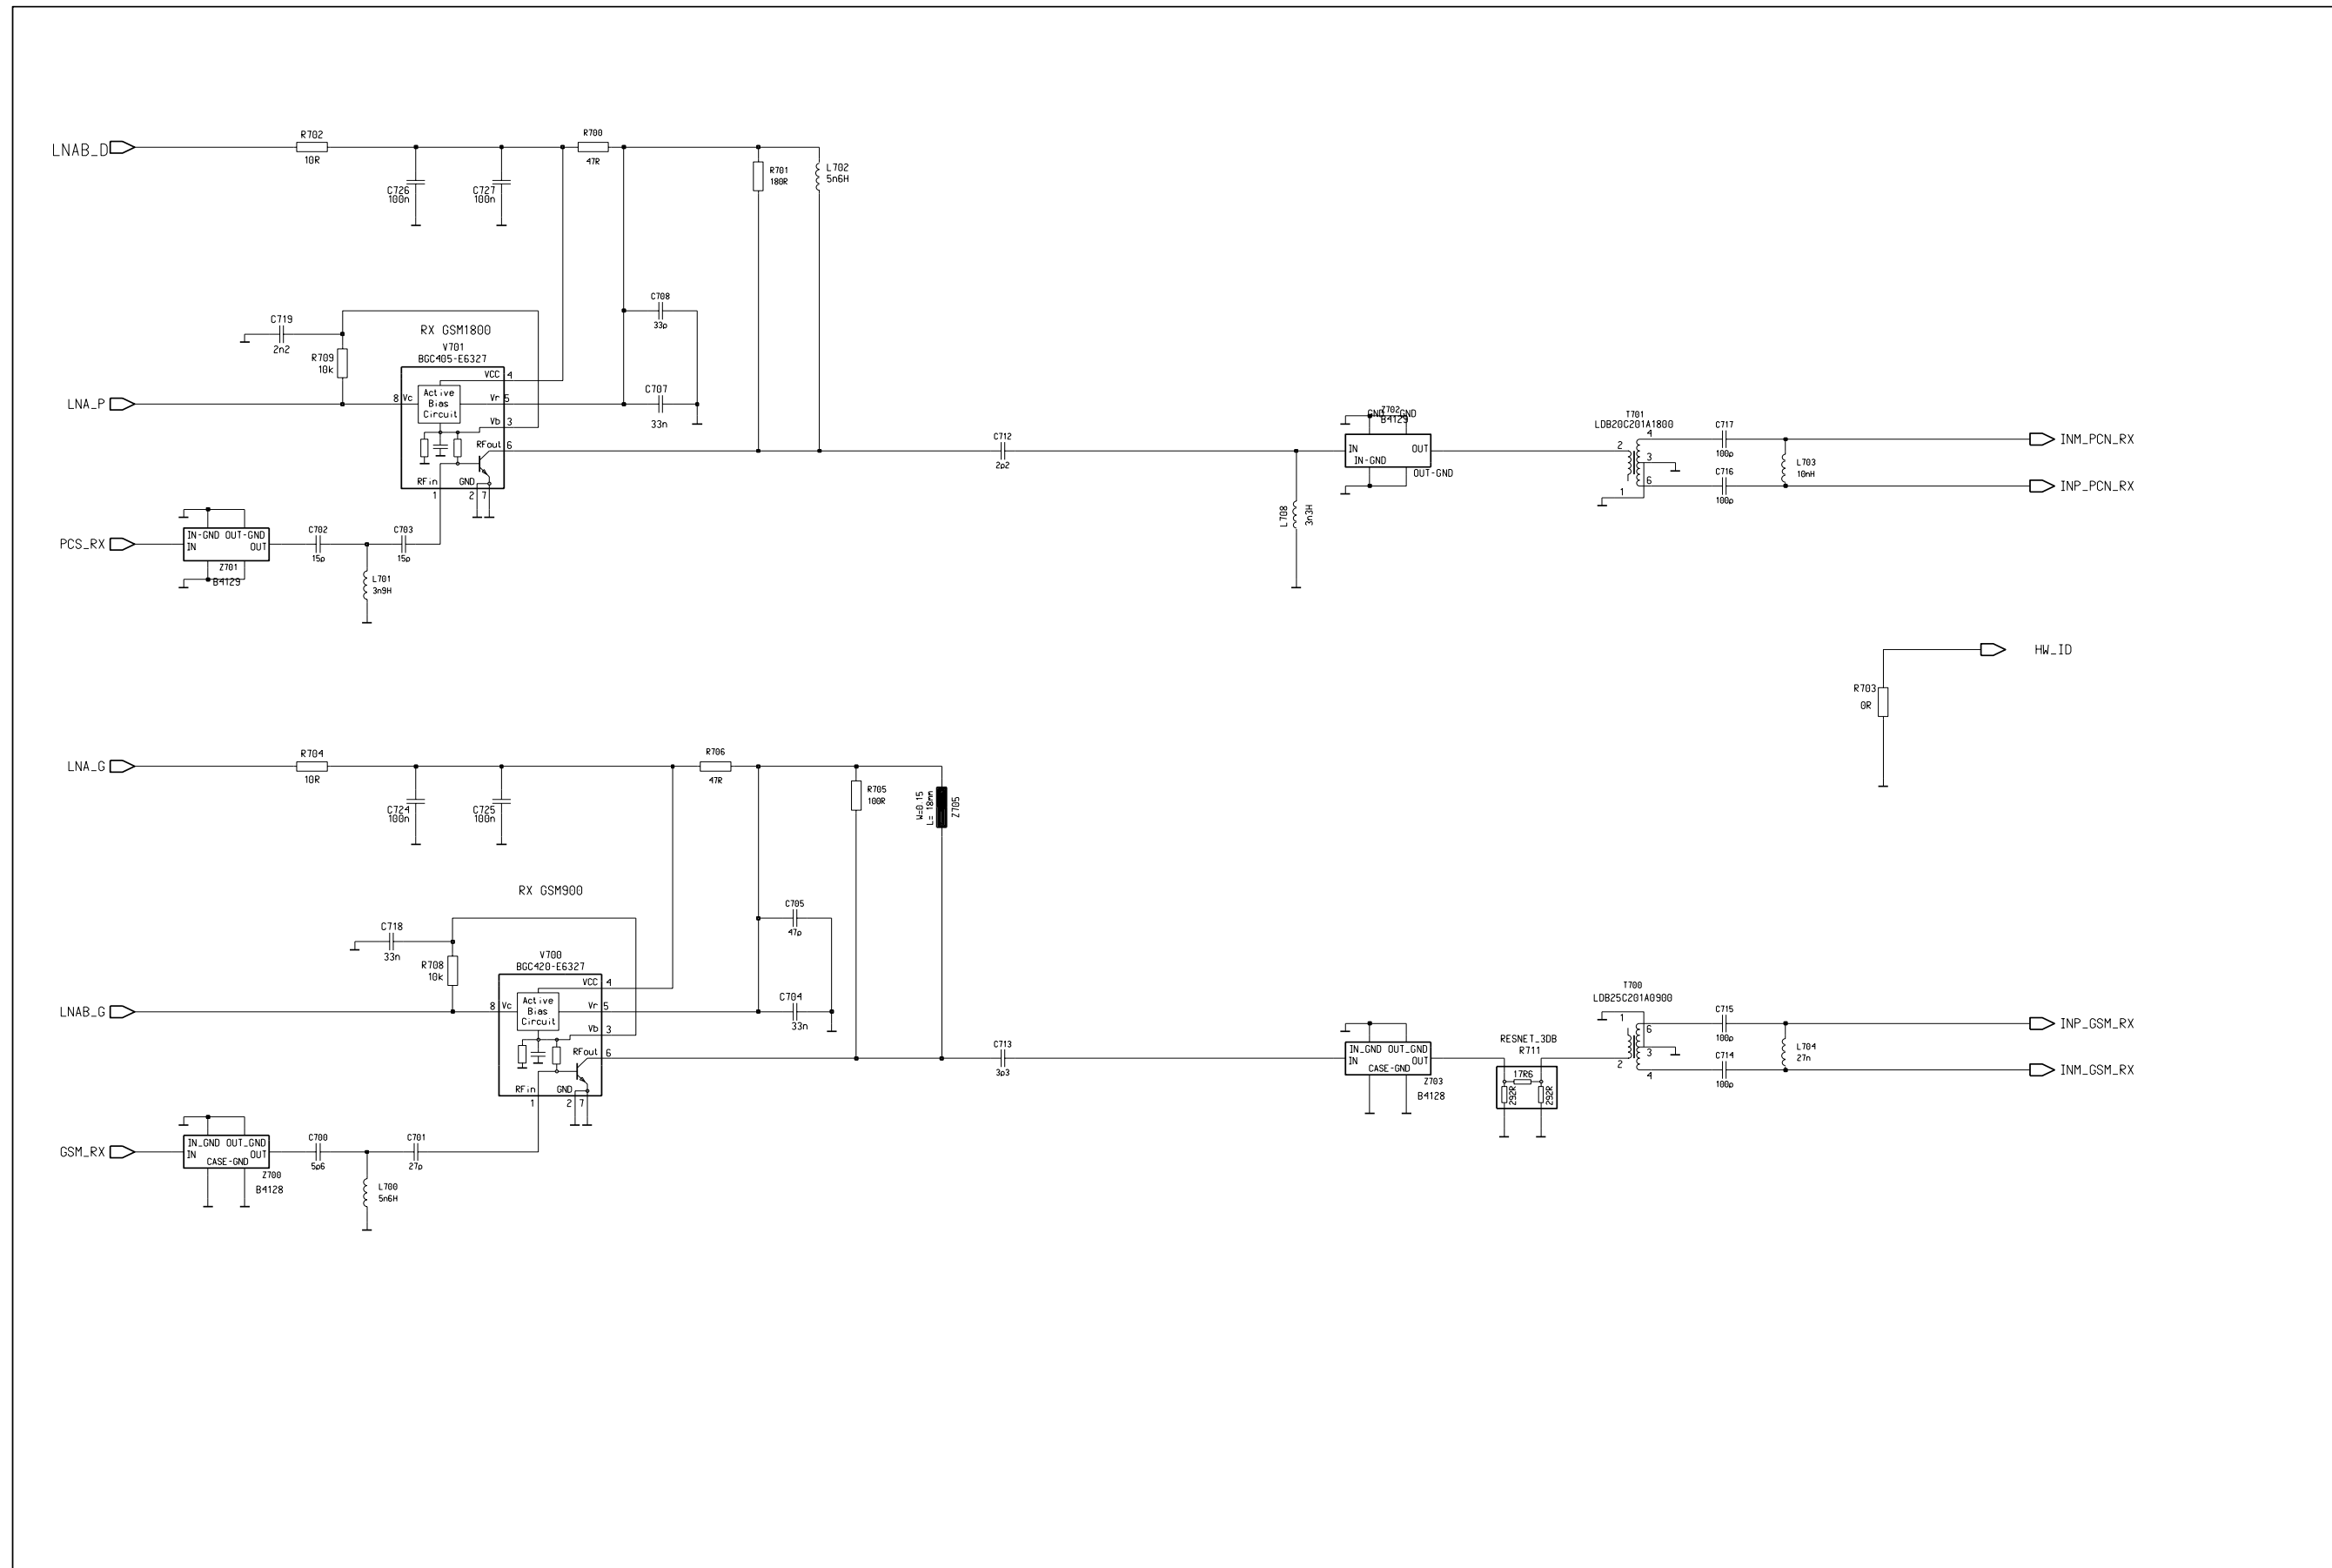

Power

CPU

Hagar

Switch

Audio

RX

PLL

Infrared

TX

UI

Layouts

Shields