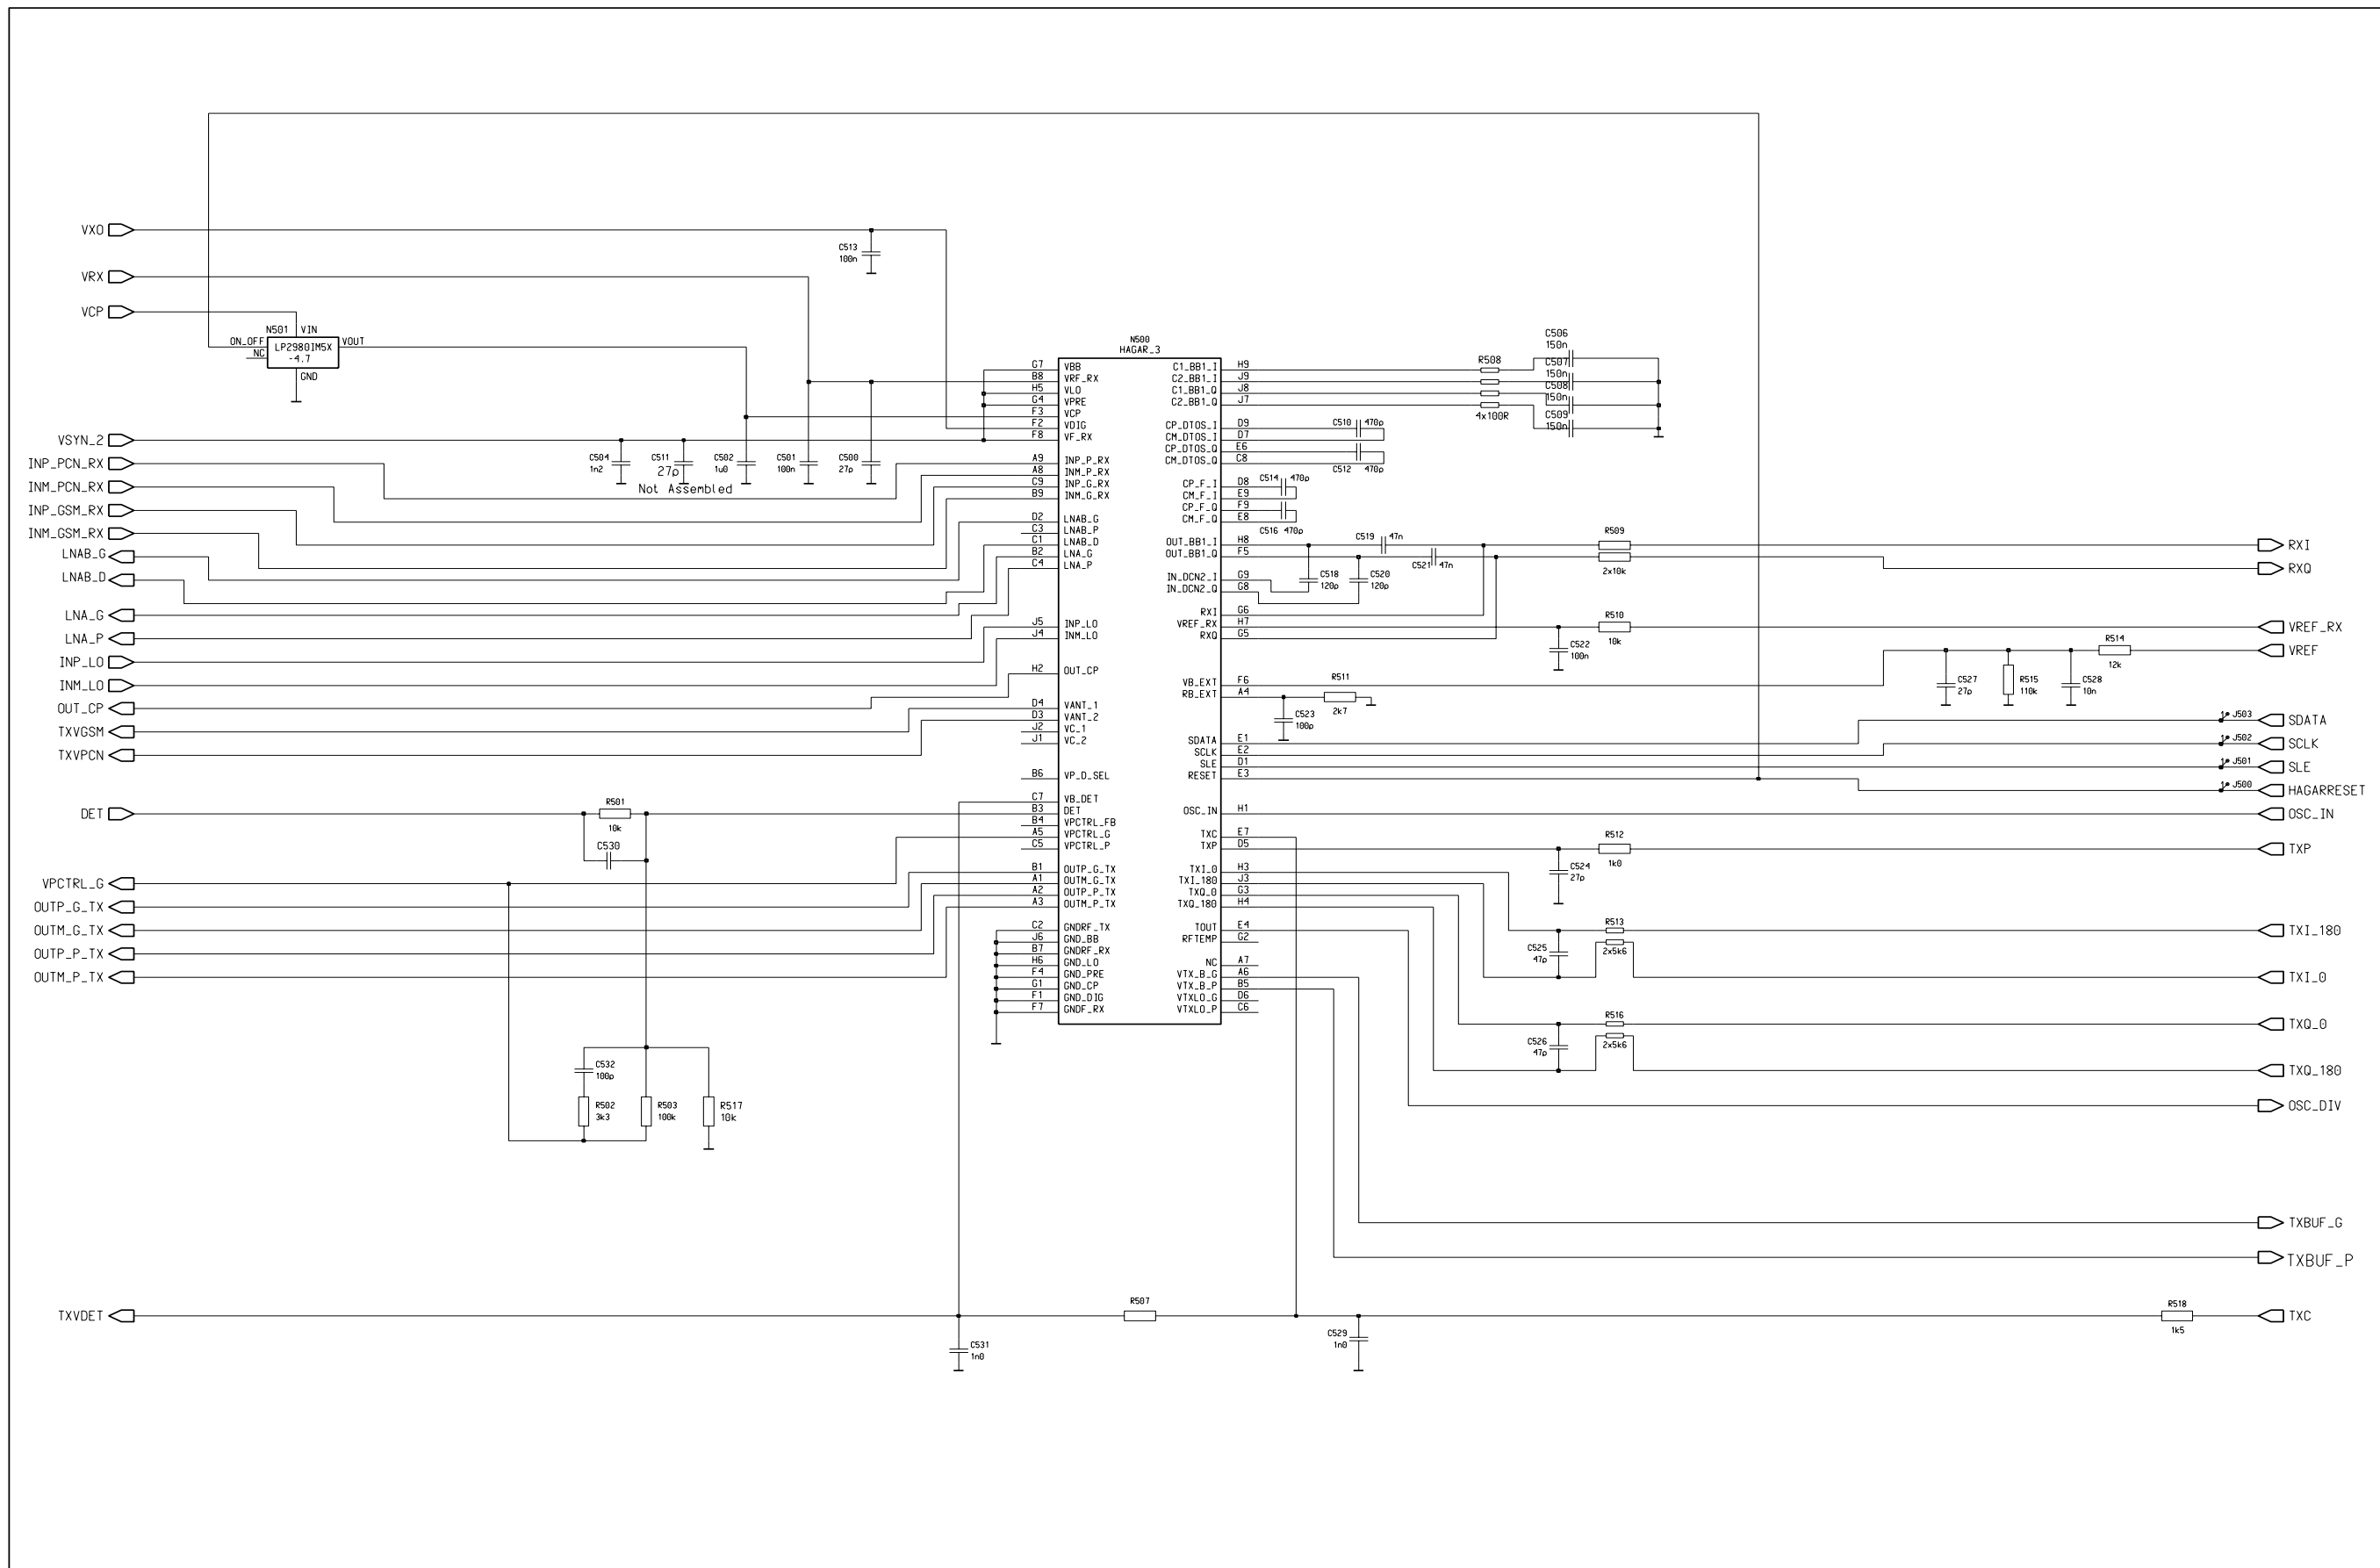

Power

CPU

Hagar

Switch

Audio

RX

PLL

Infrared

TX

UI

Layouts

Shields