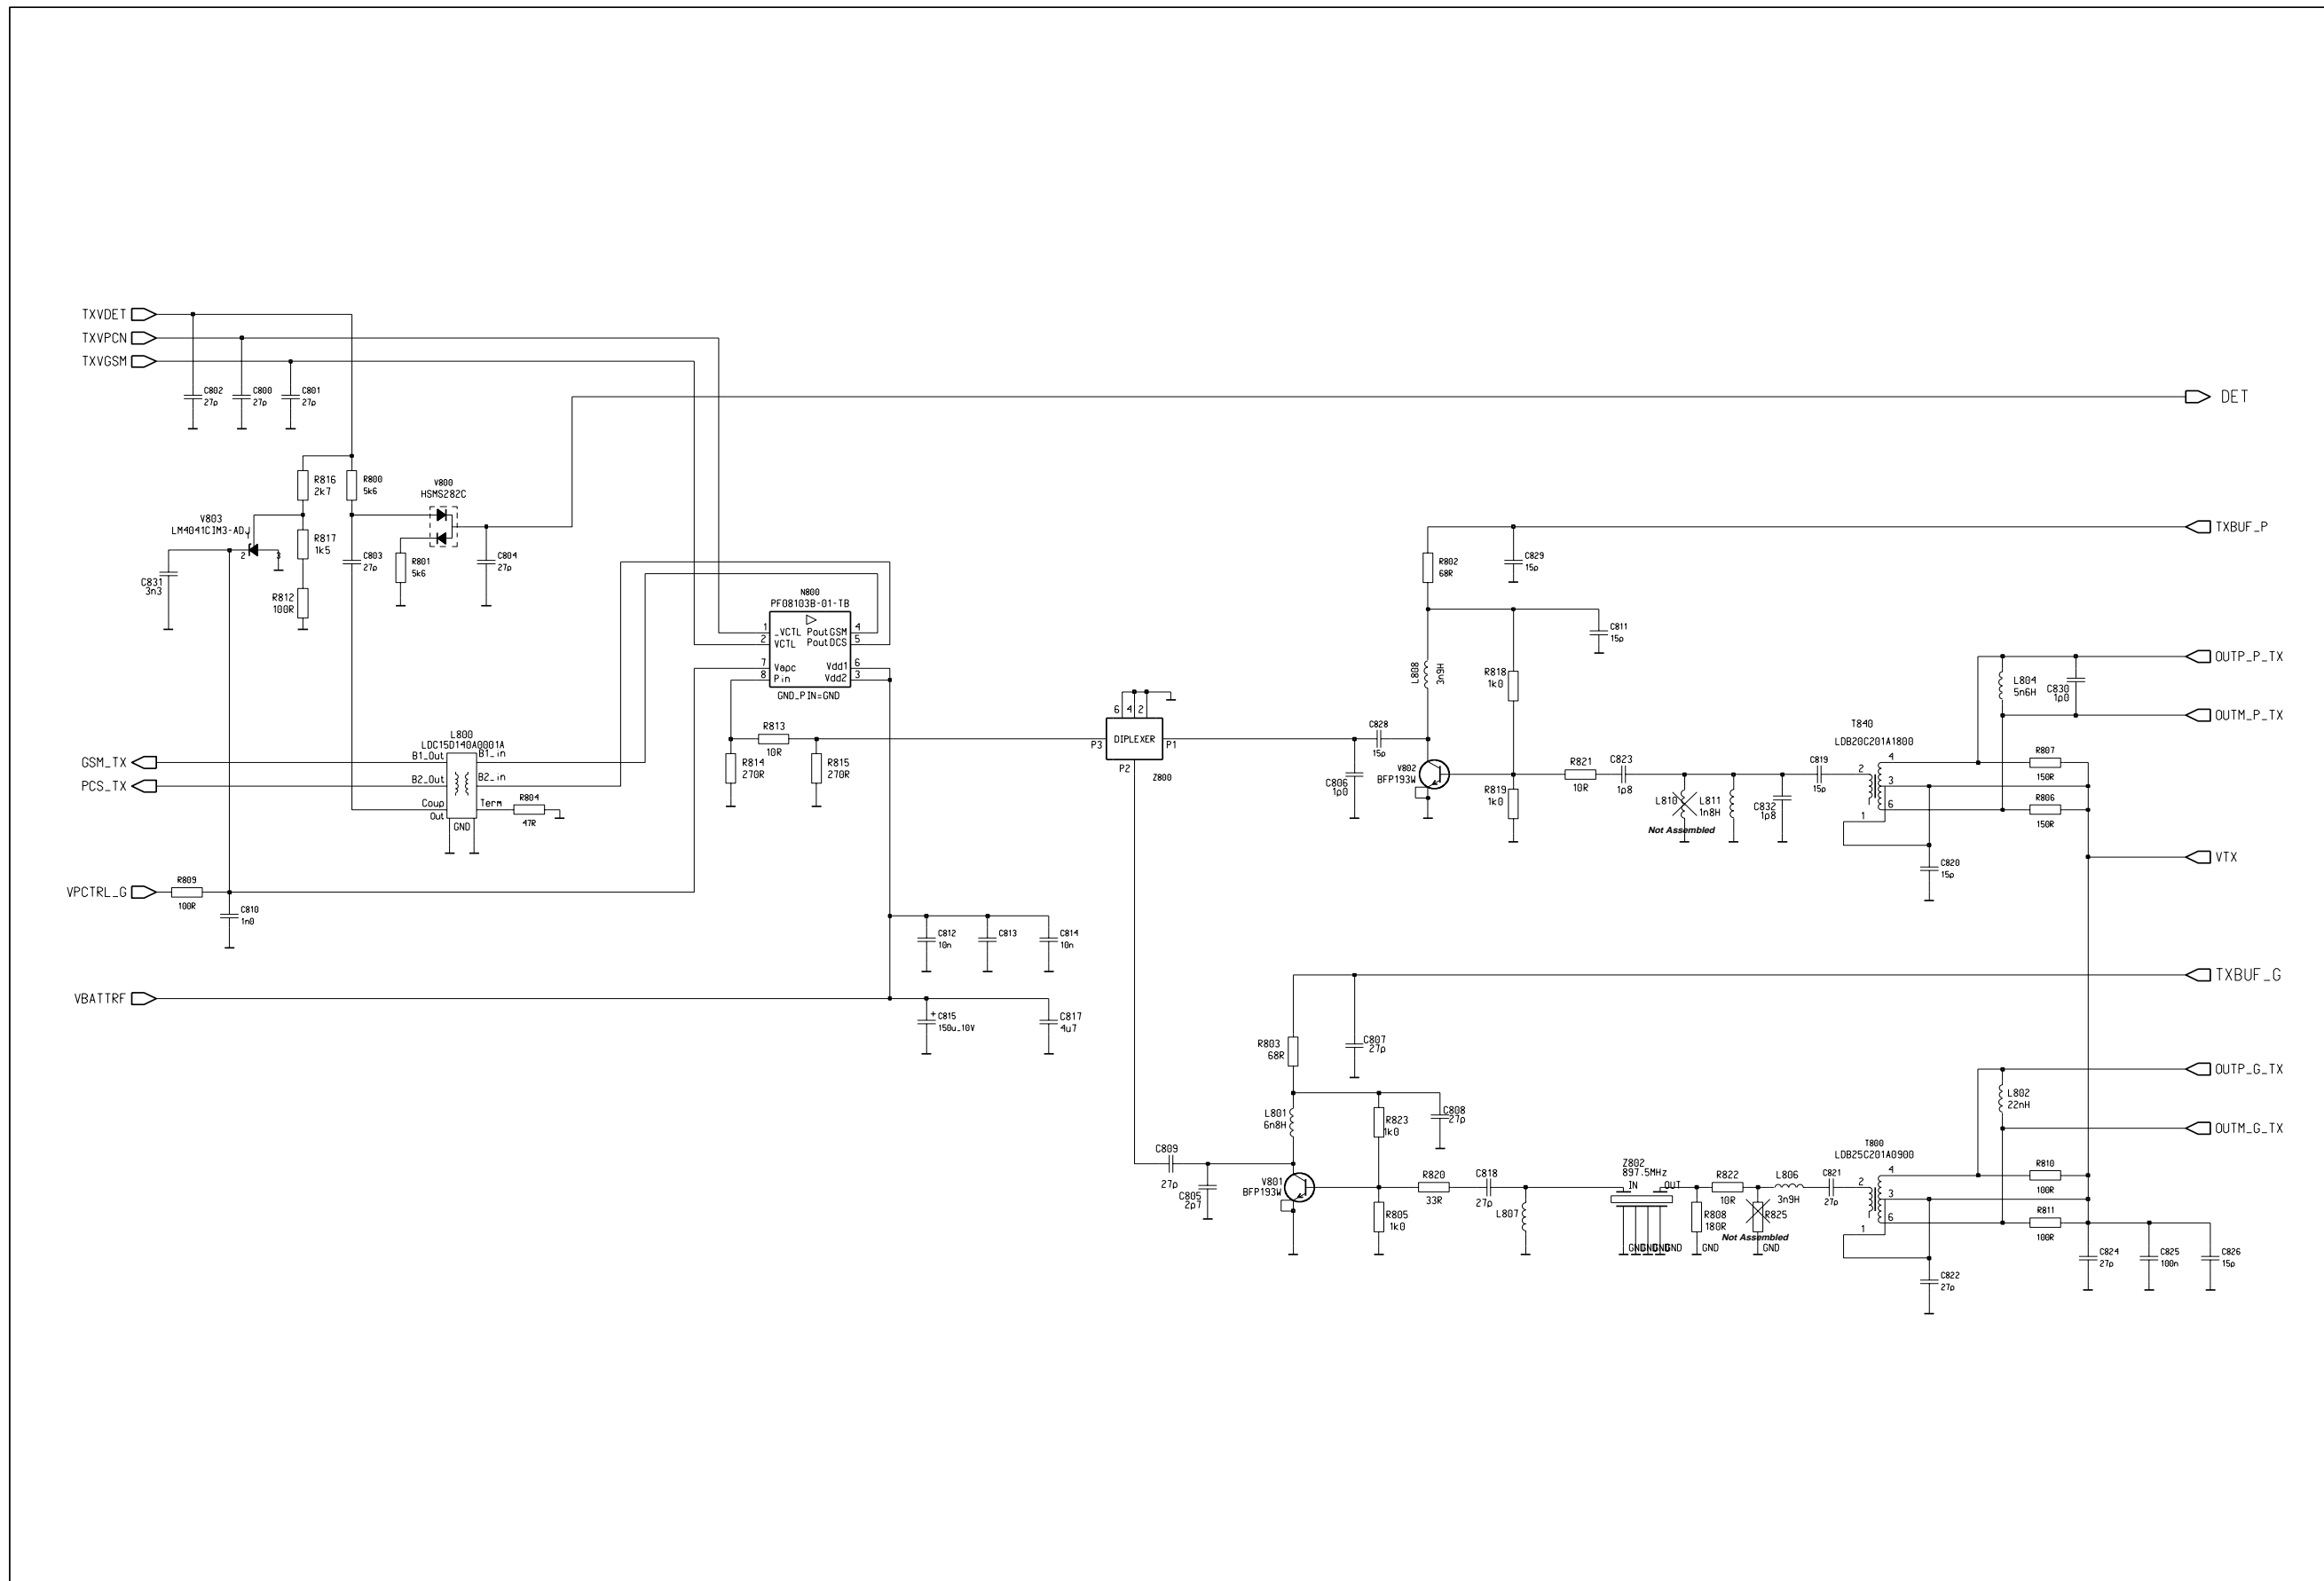

Power

CPU

Hagar

Switch

Audio

RX

PLL

Infrared

TX

UI

Layouts

Shields