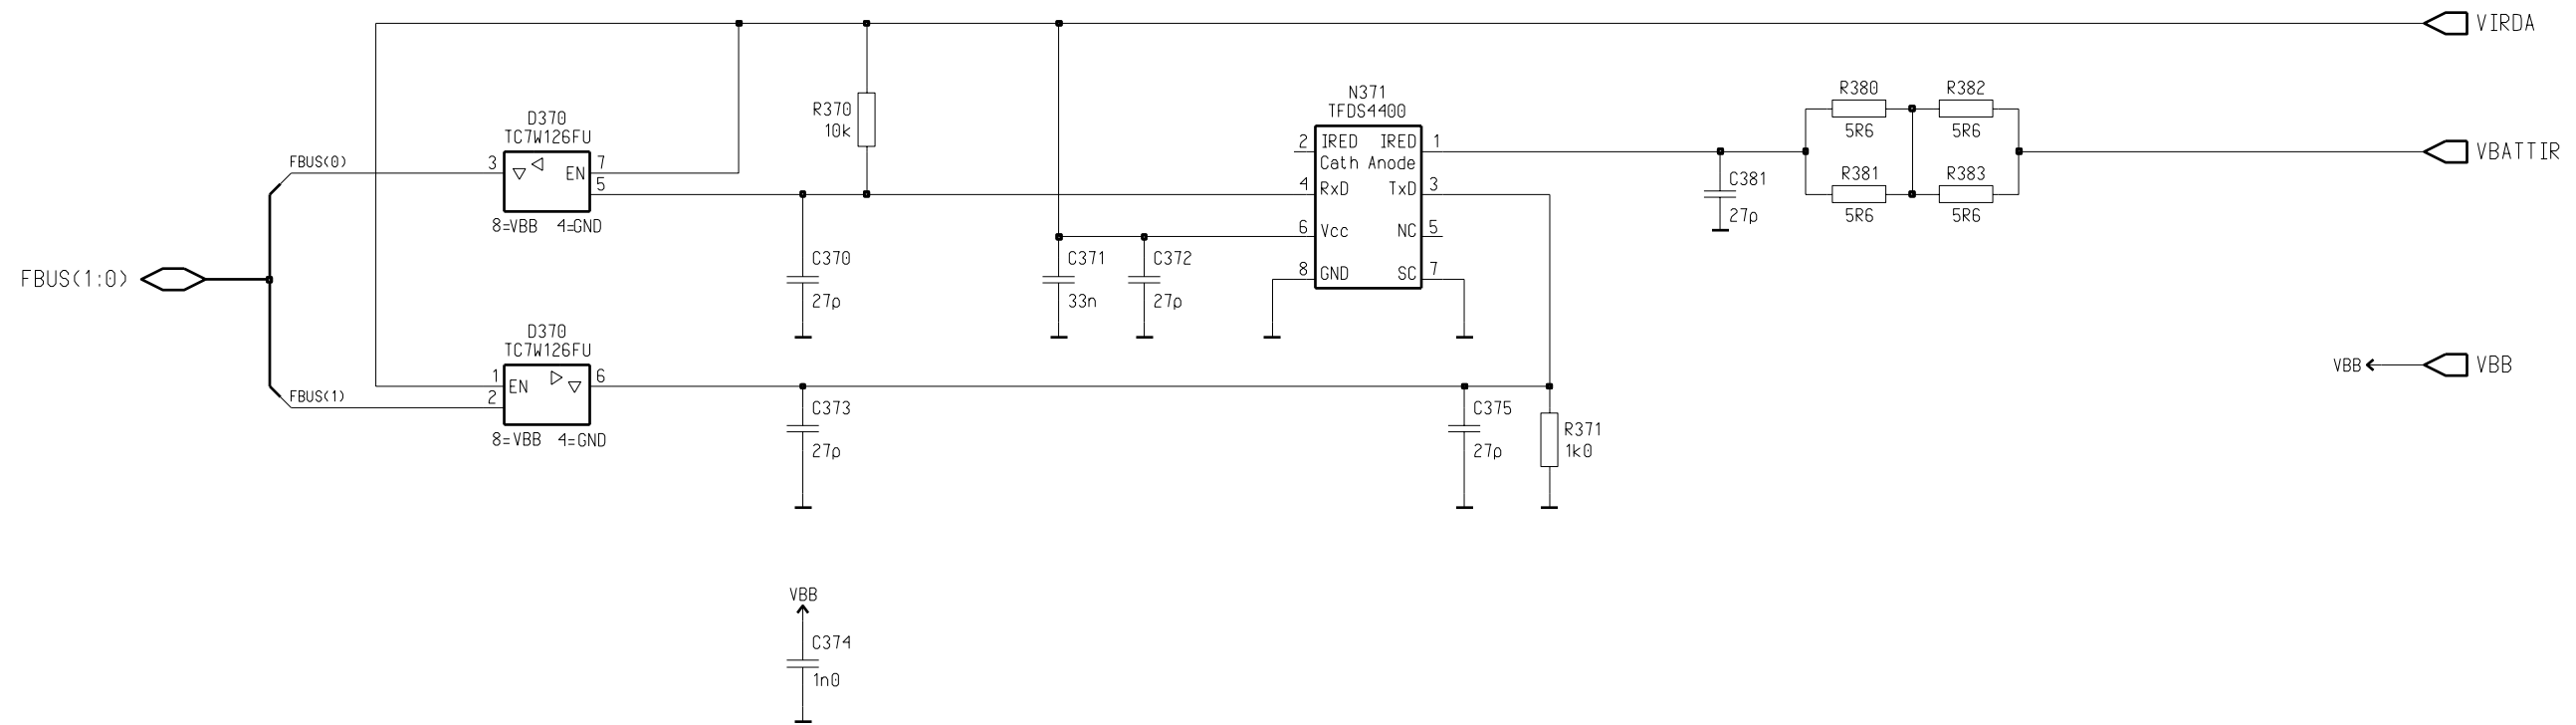

Power

CPU

Hagar

Switch

Audio

RX

PLL

Infrared

TX

UI

Layouts

Shields