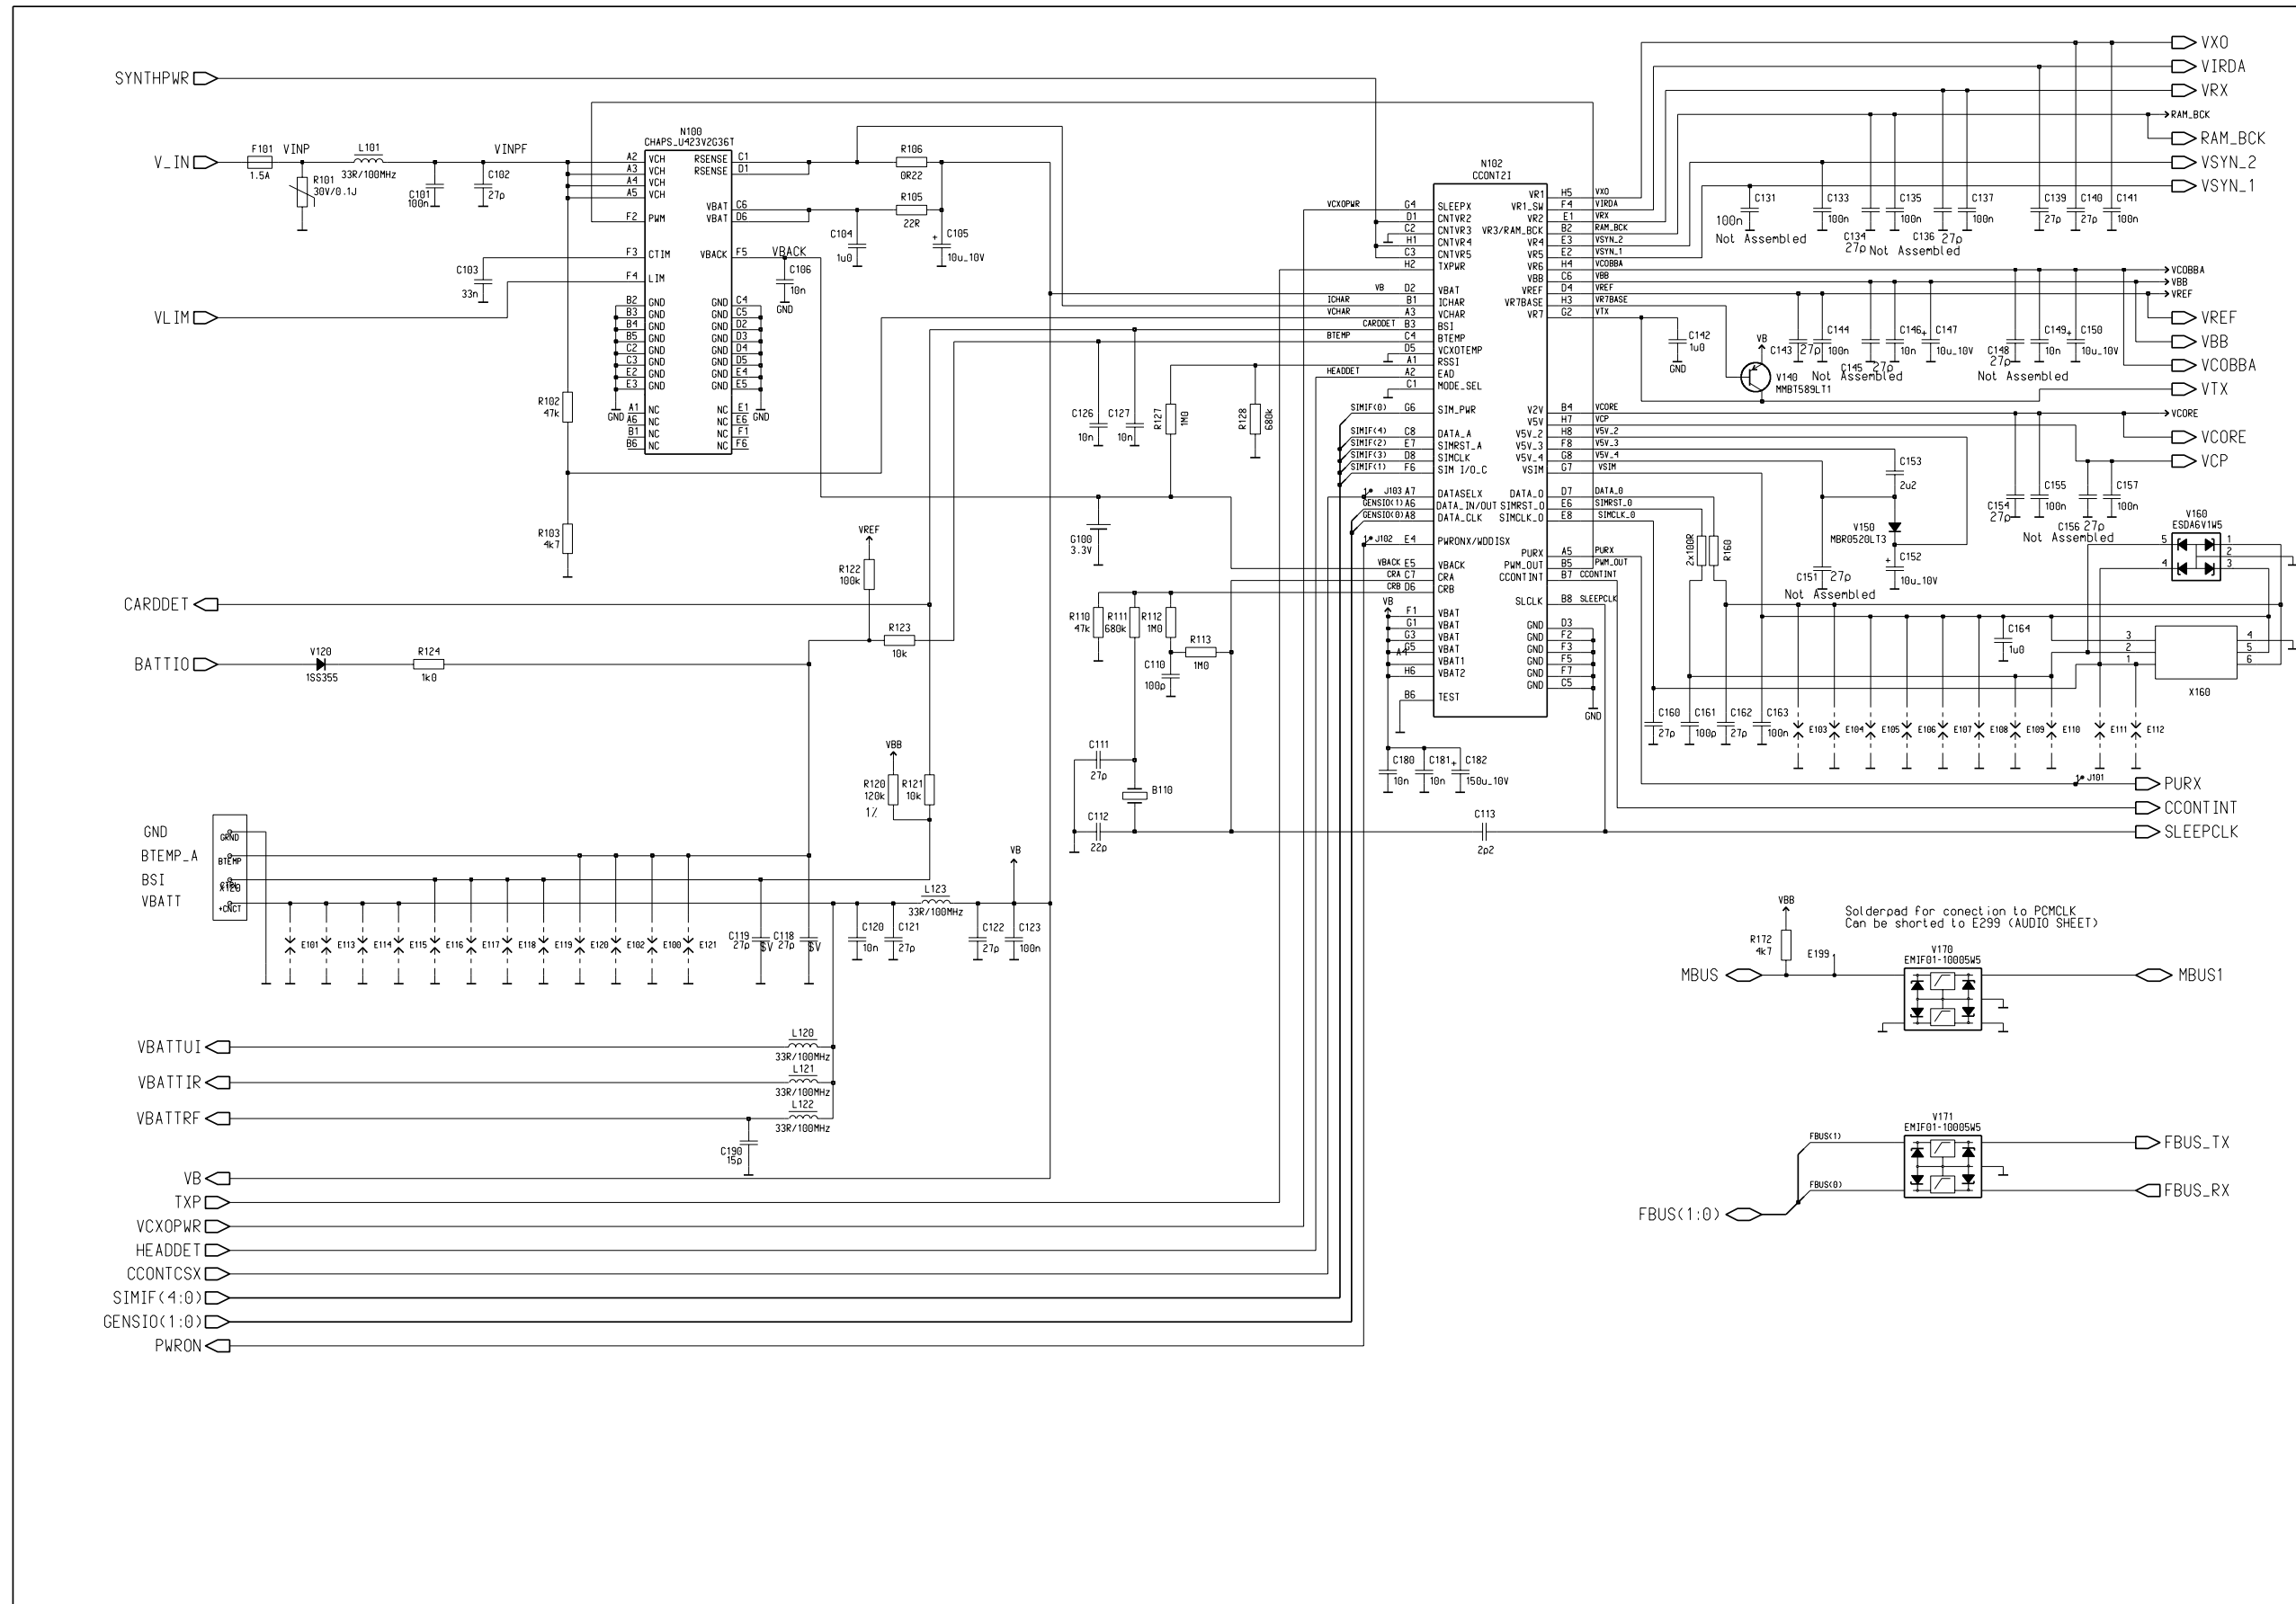

Power

CPU

Hagar

Switch

Audio

RX

PLL

Infrared

TX

UI

Layouts

Shields