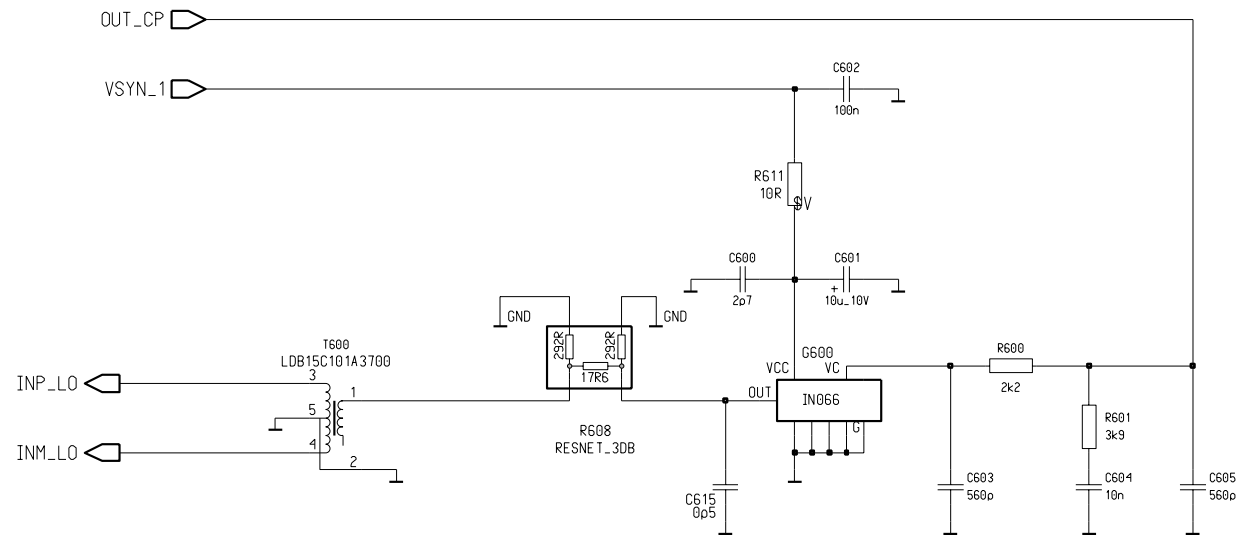

Power

CPU

Hagar

Switch

Audio

RX

PLL

Infrared

TX

UI

Layouts

Shields